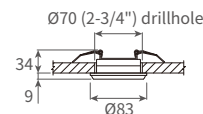

Model

XC210 8.5W LED Down Light

- Diffused

XC210WT-WW warm white

XC210WT-NW neutral white

XC210WT-CW cool white

XC240WT

XC240 8.5W LED Spotlight

- 40° spot, non-swivel

XC240WT-WW warm white

XC240WT-NW neutral white

XC240WT-CW cool white

XC290WT