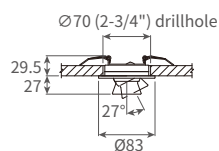

XC290 8.5W LED Swivel Spotlight

- 24° spot, 27° tilt & 360° swivel

XC290WT-WW warm white

XC290WT-NW neutral white

XC290WT-CW cool white