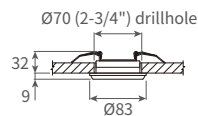

Illustration

XC210WT